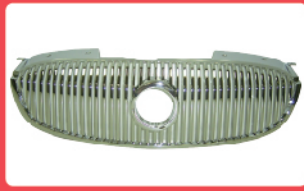

BK

LACRSSE/ALLURE	091
LUCERNE	092
SKYLARK	093-094

LACRSSE ALLURE

2005-2007

24-4501

GOOD GO ITEM NO.	DESCRIPTION	YEAR	PART NO	PARTS LINK	CAPA	MEASURE	REMARK
24-4501	BK LACRSSE/ALLURE SUPPORT BUMPER	05-07	15285497	GM1011100		5pcs/11.4	

BK

24-9912

24-9505C

24-9505CB

24-8505-OSH

24-8505-WSH

BK

GOOD GO ITEM NO.	DESCRIPTION	YEAR	PART NO	PARTS LINK	CAPA	MEASURE	REMARK
24-9912	BK LUCERNE FR BUMPER (CX CXL MODEL)(PRIMED-BLACK)	06-11	15214675	GM1000822		1pcs/3.5	
24-9505C	BK LUCERNE GRILLE (CX MODEL) (CHROME SILVER)	06-11	25768116	GM1200556		1pcs/1.5	
24-9505CB	BK LUCERNE GRILLE (CXL CXS MODEL)(CHROME-BLACK)	06-08	15299568	GM1200555		1pcs/1.5	
24-8505-OSH	BK LUCERNE RE BUMPER W/O.REAR OBJECT SENSORS (CX,CXL CXS MODEL)(PRIMED-BLACK)	06-09	19121117	GM1100775		3pcs/42.6	
24-8505-WSH	BK LUCERNE RE BUMPER W/REAR OBJECT SENSORS (CX,CXL CXS MODEL)(PRIMED-BLACK)	06-09	19121118	GM1100774		3pcs/42.6	

SKYLARK

1992-1995

24-9901

24-9501B

24-9501C

GOOD GO ITEM NO.	DESCRIPTION	YEAR	PART NO	PARTS LINK	CAPA	MEASURE	REMARK
24-9901	BK SKYLARK FR BUMPER (PRIMED-BLACK)	92-95	22548240	GM1000248		1pcs/3.5	
24-9501B	BK SKYLARK GRILLE (PRIMED-BLACK)	92-95	22597273			5pcs/1.5	
24-9501C	BK SKYLARK GRILLE (CHROME-BLACK)	92-95	22548644	GM1200378		5pcs/1.5	

BK

SKYLARK

1996-1998

24-9902

24-9503B

24-9503C

GOOD GO ITEM NO.	DESCRIPTION	YEAR	PART NO	PARTS LINK	CAPA	MEASURE	REMARK
24-9902	BK SKYLARK FR BUMPER (PRIMED-BLACK)	96-98	22588754	GM1000513		5pcs/1.5	
24-9503B	BK SKYLARK GRILLE (PRIMED-BLACK)	96-98	22588747	GM1200386		5pcs/3	
24-9503C	BK SKYLARK GRILLE (CHROME-BLACK)	96-98	22595750	GM1200385		5pcs/3	